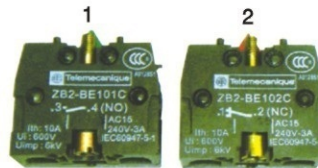

CWN-B0131
 风扇
 N1014501
 DELTA/OMNI
 GAMMA

CWN-B0132
 按钮触电

CWN-B0133
 送经马达刹车三件套

CWN-B0134
 INTERFACE记忆卡插口
 USE IN KBDS/KBDE/KBDX

CWN-B0135
 BUTTON CONTACTOR
 N1015121/常闭触点/BE102
 N1015120/常开触点/BE101

CWN-B0136
 固态继电器
 Solid state relay
 Used in PICANOL loom,
 GTM and domestic looms.