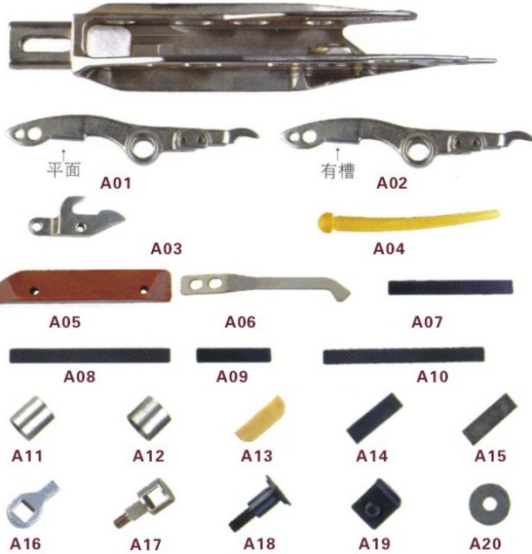

CWN-D002
多尼尔 I 接剑
Receiving Gripper-Dornier I