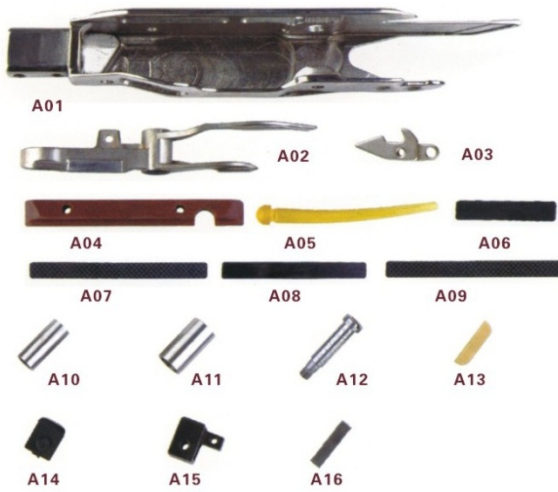

CWN-D003
 多尼尔II送剑
 Sending Gripper-Dornier II

CWN-D004
 多尼尔II接剑
 Receiving Gripper-Dornier II

CWN-D005
 多尼尔III送剑
 Sending Gripper-Dornier III

CWN-D006
 多尼尔III接剑
 Receiving Gripper-Dornier III

CWN-D007
 多尼尔III送剑 (特种)
 Sending Gripper-Dornier III